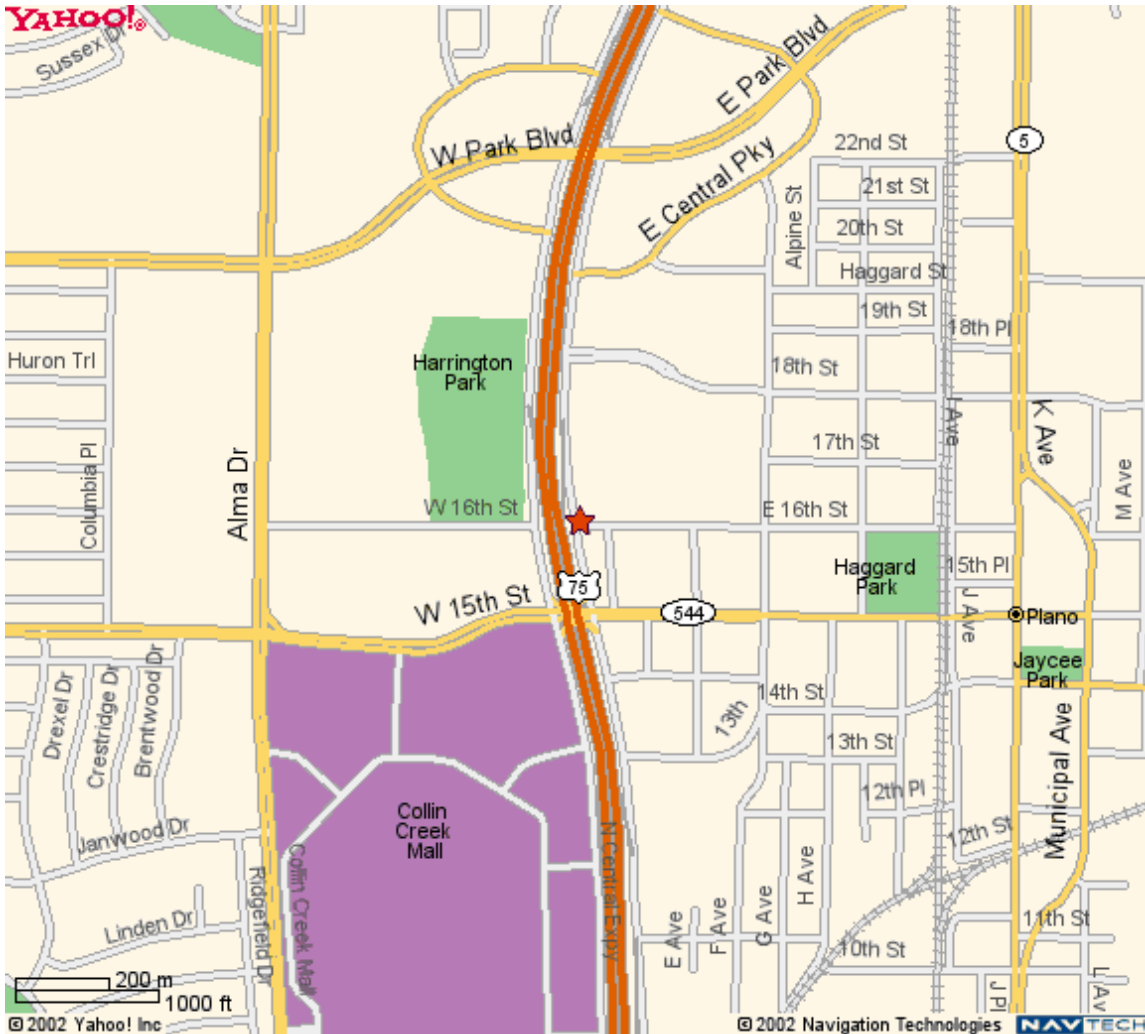

Directions to Southfork Hotel
1600 N. Central Expressway
Plano, TX 75074
(972) 578-8555

From the North

From US 75 southbound in Plano
Take 15th Street exit, stay in left lane
Take U-turn loop under overpass
To northbound service road
Southfork Hotel is 1/8 mile on right

From the South

From US 75 northbound in Plano
Take 15th Street exit
Continue across 15th at stoplight
Southfork Hotel is 1/8 mile on right.